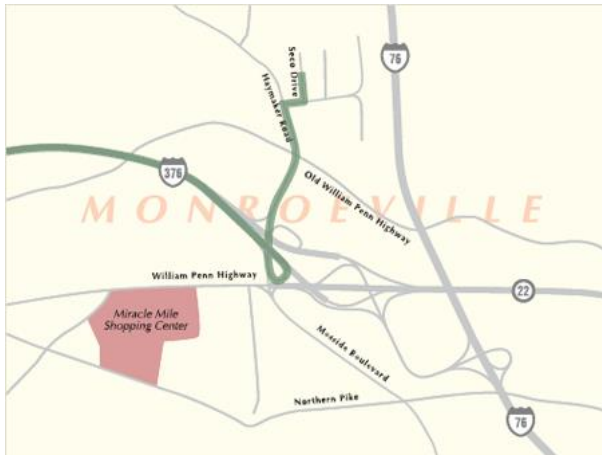

Directions to Compunetics, Inc. in Monroeville, PA from Pittsburgh International Airport

- Take PA-60 South towards Pittsburgh/I-79/PA TURNPIKE East for 7.1 miles
- PA-60 South merges onto US-22/30 East, stay on US-22/30 East for 9.8 miles, approaching the city of Pittsburgh you will go through the Fort Pitt Tunnel and Fort Pitt Bridge, stay in the right lane entering the tunnel
- Take Exit 6A toward Monroeville, the highway turns into I-376 East / US-22 East, continue towards Monroeville for 14.2 miles
- Take Exit 14B toward PLUM, merge on US-48 North (Orange Belt)
- Go straight through the first traffic light
- Take the first right turn into Monroeville Business Park
- Take the immediate left turn into Seco Road.

Directions From the Pennsylvania Turnpike (I-76)

- Take Exit 57 (Monroeville), at the toll booths stay as far left as possible
- Past the toll booths, after approximately 1/8 mile, take the immediate left to merge onto US-22 Business
- At the first traffic light, turn right onto US-48 North (Orange Belt)
- Go straight through the first traffic light
- Take the first right turn into Monroeville Business Park
- Take the immediate left turn into Seco Road